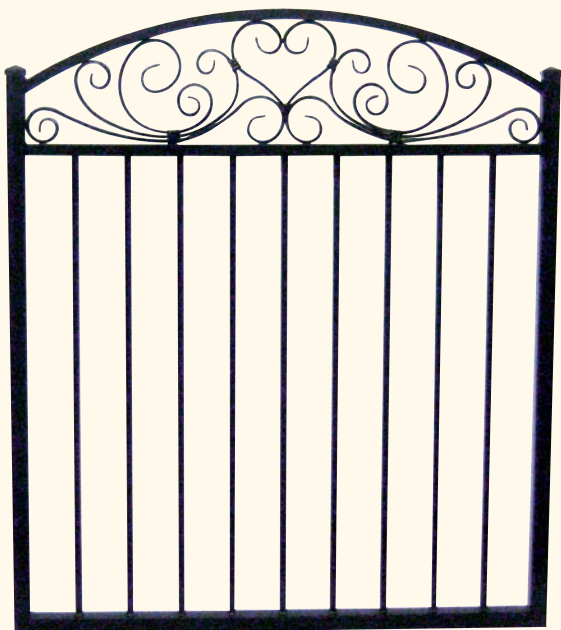

Specialty Scroll Gates

WHERE STRENGTH & BEAUTY COME TOGETHER

NEW SPECIALTY SCROLL GATES

Decorative Gate

Complements Any Style Delgard Fence

Welded Construction

Easy Installation

Sleek Black Finish

Specialty Scroll Gates are available as a 48" walk gate, 60" walk gate, 10' double gate and 12' double gate. They are offered in the following heights: 48", 54", 60", 72".

Some gates are available with scrolls top and bottom, while others are top only. Please talk to your salesperson for more information and availability.